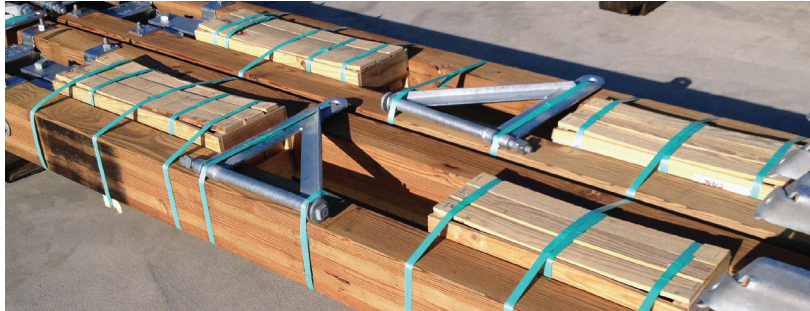

BUNDLED STRUCTURE KITS

Be prepared for severe weather events and structure failures. Hughes Brothers can pre-package an entire structure up to 345kV (arms, braces, and hardware) into one kit. Easy to manage inventory, easy to load. No more wandering around the storage yard finding individual items. Be ready in less time and save more money.

Convenience

Our bundled structure kits make inventory management and receiving much easier. No more multiple line items, means no missed parts in the field when you really need them. No harried calls to Hughes Brothers about missing a component. There are not multiple items scattered around a warehouse or yard leading to an increased likelihood of items being misplaced, pilfered or mis-allocated. The kits can be drop-shipped from the yard to each individual structure location saving a contractor time and saving you money.